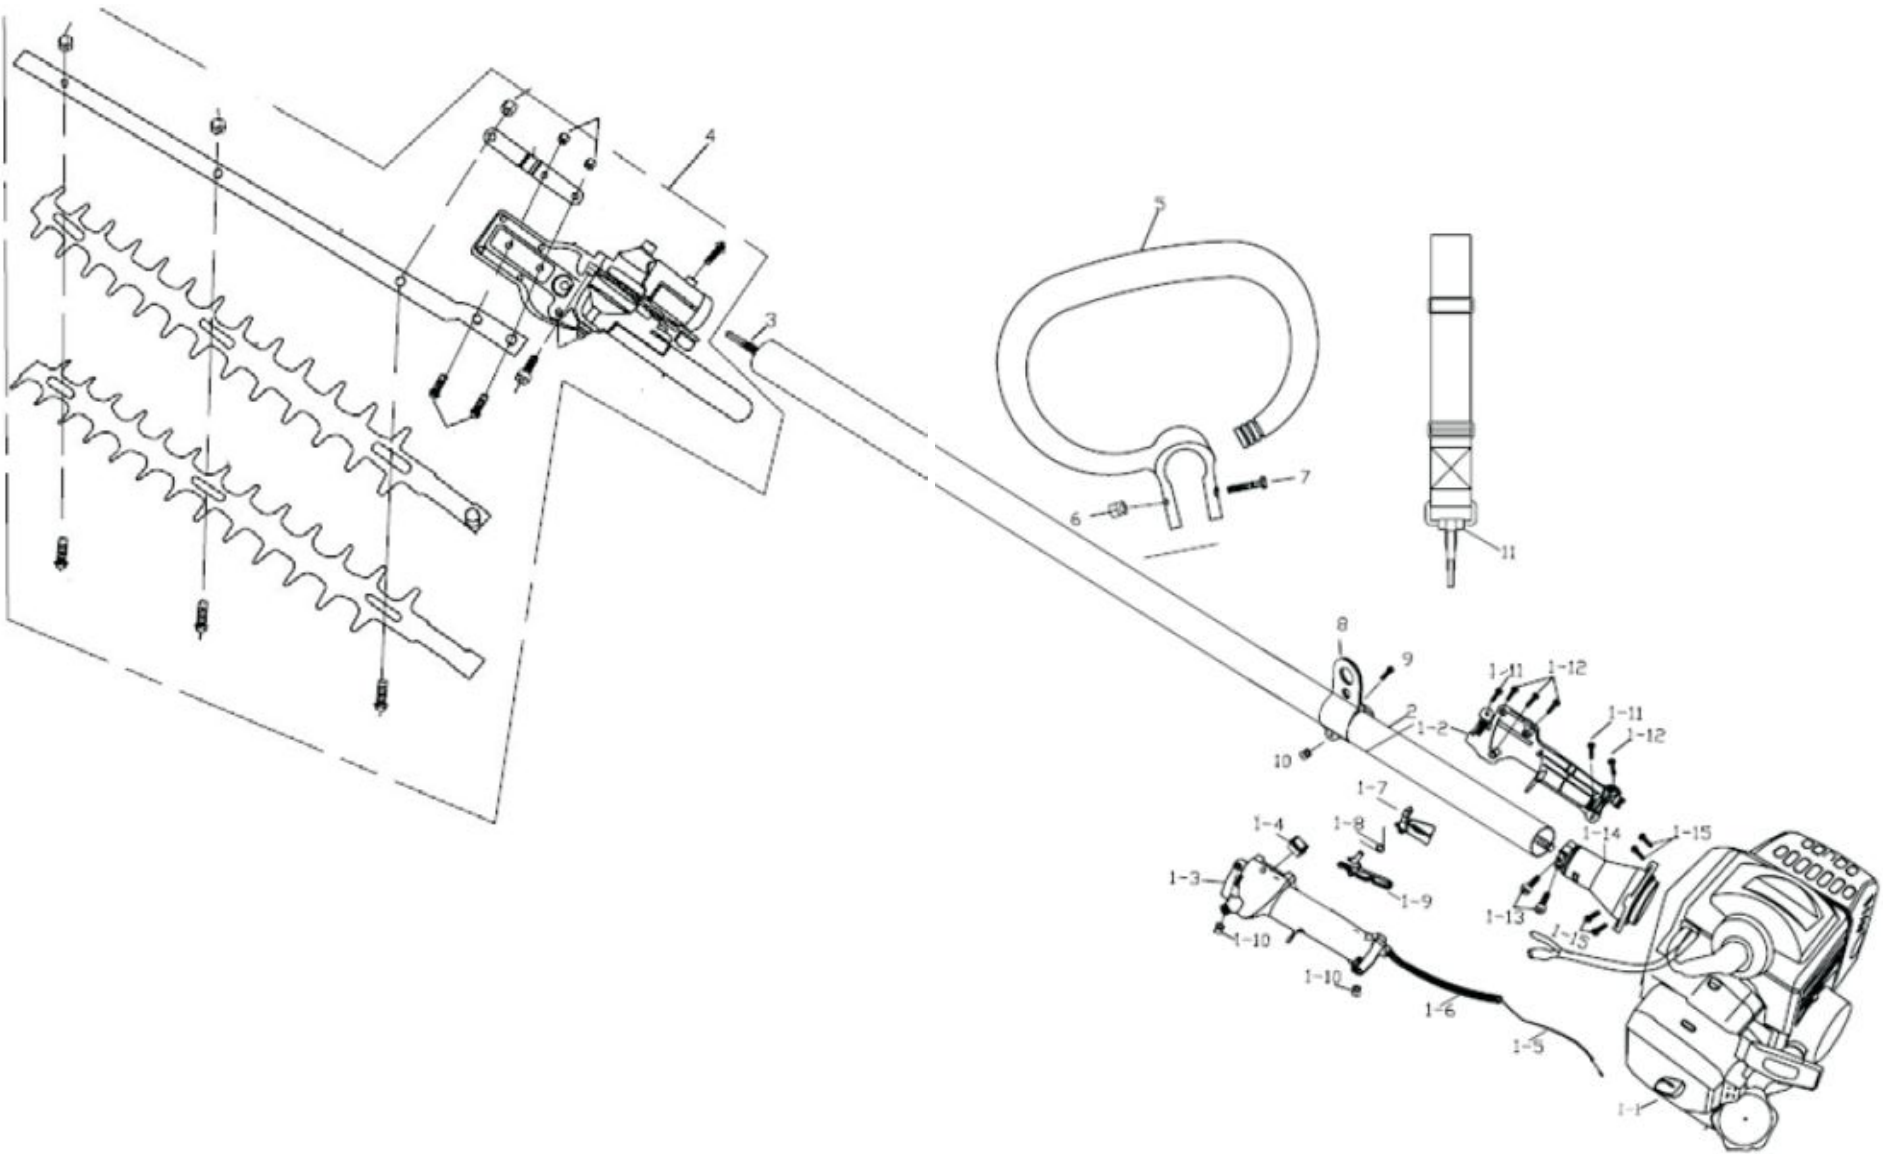

Long Reach Hedge Trimmer (THLRT2300)

Long Reach Hedge Trimmer (THLRT2300)

<u>No</u>	<u>Part No</u>	<u>Description</u>	<u>Qty</u>
1-2	TH108-1-2	Right Hand Housing Handle	1
1-3	TH108-1-3	Left Hand Housing Handle	1
1-4	TH108-1-4	Stop Swith	1
1-5	TH108-1-5	Throttle Cable	1
1-6	TH108-1-6	Cable Sleeve	1
1-7	TH108-1-7	Throttle Trigger	1
1-8	TH108-1-8	Spring	1
1-9	TH108-1-9	Safety Trigger	1
1-10	TH108-1-10	Nut	2
1-11	TH108-1-11	Screw	2
1-12	TH108-1-12	Screw	2
1-13	TH108-1-13	Screw	4
1-14	TH108-1-14	Clutch Housing Ass'y	1
1-15	TH108-1-15	Screw	4
2	TH108-2	Pipe-Comp	1
3	TH108-3	Shaft	1
4	TH108-4	Blade Asss'y	1
5	TH108-5	Loop Handle	1
6	TH108-6	Nut	1
7	TH108-7	Screw	1
8	TH108-8	Harness Bracket	1
9	TH108-9	Screw	1
10	TH108-10	Nut	1
11	TH108-11	Harness	1